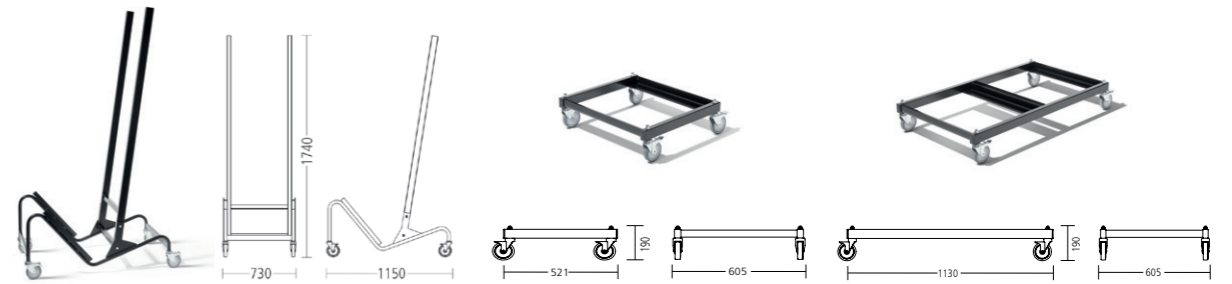

transport trolleys

Options.

Stacking trolley 6491-000

aluform_3 6430 – 6432 (10 chairs)
arta (4 chairs)
macao 6836, 6837 (4 chairs)
nooi 6600, 6601, 6602, 6603 (10 chairs)
nooi 6604 (6 chairs)
nooi 6606, 6608 (8 chairs)
nooi 6632 (5 chairs)
paro_2 6232, 6234, 6236 (4 chairs)
poi 6295 (4 chairs)
point 6240 (4 chairs)
puc (9 chairs)
sign_2 6830 – 6835 (6 chairs)
S13 6710, 6711 (4 chairs)
S13 6711 with ergonomically shaped armrests (3 chairs)
update (11 chairs)
update_b (8 chairs)

Transport trolley 6387

suitable for writing tablets with quick-change system
9314 (nooi), *9315 (update)* and *9316 (puc)*:
 Capacity: 54 writing tablets

Stacking trolley 6388-923

aluform_3 6430 – 6432 (10 chairs)

Stacking trolley 6396

Stacking trolley 6396-000 suitable for:
sign_2 6830 – 6835 (8 chairs)
 Stacking trolley 6396-001 suitable for:
update_b (12 chairs)

Stacking trolley 6391-000

batch 6800-6803 (30 chairs not upholstered)
batch 6800, 6802 (23 chairs upholstered)
batch 6801, 6803 (19 chairs upholstered)

Storage trolley 6395-780 (76/160 cm,
 stacking-surface: 76/144 cm)
 suitable for: *ft.s.*, *n.ft.* and *p.f.s.* folding tables (10 tables)
 Storage trolley 6395-784 (76/180 cm,
 stacking-surface: 76/164 cm)
 suitable for: *ft.s.*, *n.ft.* and *p.f.s.* folding tables (8 tables)
 Storage trolley 6395-876 (86/140 cm,
 stacking-surface: 86/124 cm)
 suitable for: *ft.s.*, *n.ft.* and *p.f.s.* folding tables (10 tables)