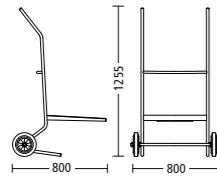

transport trolleys

Options.

Stacking trolley 6491-000

aluform_3 6430 – 6432 (10 chairs)
arta (4 chairs)
macao 6836, 6837 (4 chairs)
nooi 6600, 6601, 6602, 6603 (10 chairs)
nooi 6604 (6 chairs)
nooi 6606, 6608 (8 chairs)
nooi 6632 (5 chairs)
paro_2 6232, 6234, 6236 (4 chairs)
poi 6295 (4 chairs)
point 6240 (4 chairs)
puc (9 chairs)
sign_2 6830 – 6835 (6 chairs)
S13 6710, 6711 (4 chairs)
S13 6711 with ergonomically shaped armrests (3 chairs)
update (11 chairs)
update_b (8 chairs)

Transport trolley 6387

suitable for writing tablets with quick-change system
9314 (nooi), *9315 (update)* and *9316 (puc)*:
 Capacity: 54 writing tablets

Stacking trolley 6388-923

aluform_3 6430 – 6432 (10 chairs)

Storage trolley 6395-780 (76/160 cm,
 stacking-surface: 76/144 cm)
 suitable for: *ft.s.*, *n.ft.* and *p.f.s.* folding tables (10 tables)
 Storage trolley 6395-784 (76/180 cm,
 stacking-surface: 76/164 cm)
 suitable for: *ft.s.*, *n.ft.* and *p.f.s.* folding tables (8 tables)
 Storage trolley 6395-876 (86/140 cm,
 stacking-surface: 86/124 cm)
 suitable for: *ft.s.*, *n.ft.* and *p.f.s.* folding tables (10 tables)