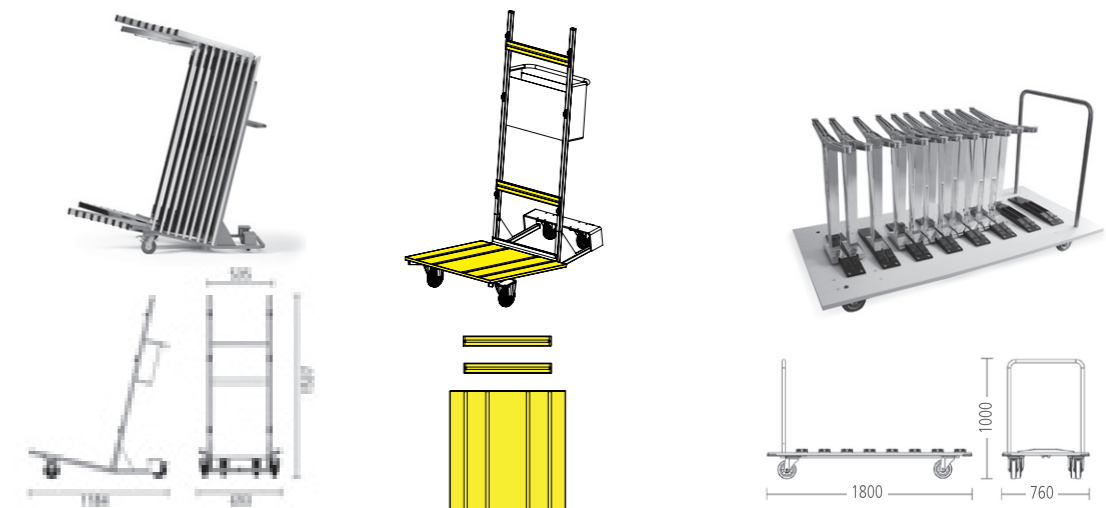

Stacking trolley 6398-000

suitable for stacking table *yuno*:
Capacity: 10 tables

Expansion set 6398-001

for stacking trolley *yuno* 6398-000 (from delivery August 2022), consisting of a platform of pastel grey laminate and 2 metal struts, with felt strips.
Suitable for folding tables up to a table length of 1600 mm.
Capacity: *ft.s.* & *n.ft.*: 5 tables; *p.f.s.*: 4 tables

Storage trolley 6399-784

suitable for frames 3525 (*skill* system table):
Capacity: 16 frames