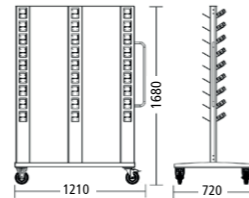

transport trolleys

Options.

Stacking trolley 6491-000

aluform_3 6430 – 6432 (10 chairs)
arta (4 chairs)
macao 6836, 6837 (4 chairs)
nooi 6600, 6601, 6602, 6603 (10 chairs)
nooi 6604 (6 chairs)
nooi 6606, 6608 (8 chairs)
nooi 6632 (5 chairs)
paro_2 6232, 6234, 6236 (4 chairs)
poi 6295 (4 chairs)
point 6240 (4 chairs)
puc (9 chairs)
sign_2 6830 – 6835 (6 chairs)
S13 6710, 6711 (4 chairs)
S13 6711 with ergonomically shaped armrests (3 chairs)
update (11 chairs)
update_b (8 chairs)

Transport trolley 6387

suitable for writing tablets with quick-change system
9314 (nooi), *9315 (update)* and *9316 (puc)*:
 Capacity: 54 writing tablets

Stacking trolley 6388-923

aluform_3 6430 – 6432 (10 chairs)