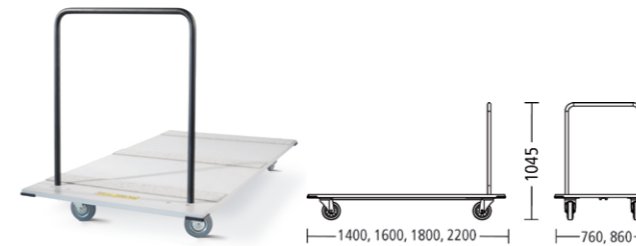

Stacking trolley 6396

Stacking trolley 6396-000 suitable for:
sign_2 6830 – 6835 (8 chairs)
 Stacking trolley 6396-001 suitable for:
update_b (12 chairs)

Stacking trolley 6391-000

batch 6800-6803 (30 chairs not upholstered)
batch 6800, 6802 (23 chairs upholstered)
batch 6801, 6803 (19 chairs upholstered)

Stacking trolley 6389-000

nooi 6600, 6602, 6601, 6603 (15 chairs)
puc (15 chairs)
update (14 chairs)

Stacking trolley 6389-001

nooi 6600, 6602, 6601, 6603 (30 chairs)
puc (30 chairs)
update (28 chairs)

Storage trolley 6395

Storage trolley 6395-780 (76/160 cm,
 stacking-surface: 76/144 cm)
 suitable for: *ft.s.*, *n.ft.* and *p.f.s.* folding tables (10 tables)
 Storage trolley 6395-784 (76/180 cm,
 stacking-surface: 76/164 cm)
 suitable for: *ft.s.*, *n.ft.* and *p.f.s.* folding tables (8 tables)
 Storage trolley 6395-876 (86/140 cm,
 stacking-surface: 86/124 cm)
 suitable for: *ft.s.*, *n.ft.* and *p.f.s.* folding tables (10 tables)